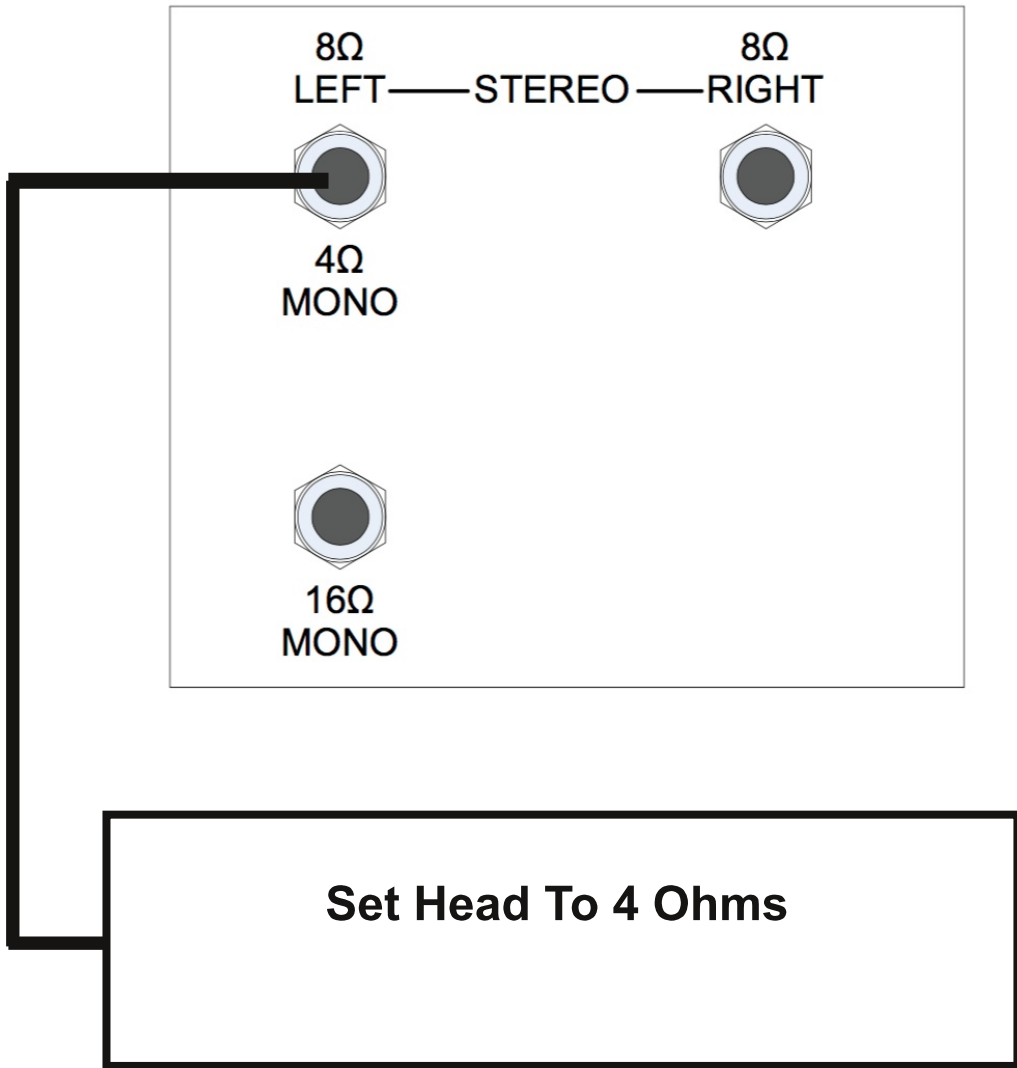

Speaker Cabinet Wiring Examples

One Head - Both Speakers

Speaker Cabinet Wiring Examples

One Head - Both Speakers

Set Head To 16 Ohms

Speaker Cabinet Wiring Examples

One Head - Right Speaker

Speaker Cabinet Wiring Examples

One Head - Left Speaker

Speaker Cabinet Wiring Examples

Two Heads - Each With It's Own Speaker