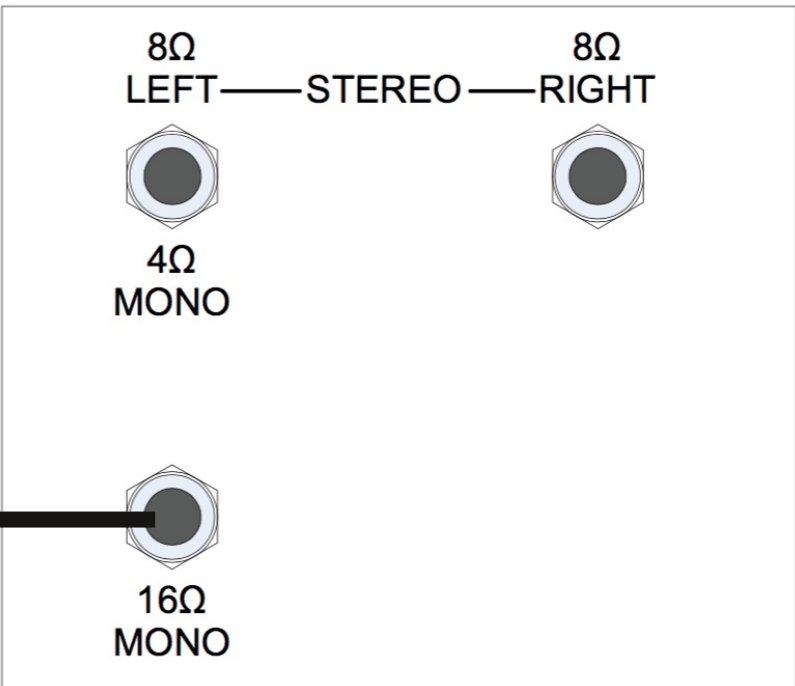

Speaker Cabinet Wiring Examples

One Head - Both Speakers

Speaker Cabinet Wiring Examples

One Head - Both Speakers

Set Head To 16 Ohms

Speaker Cabinet Wiring Examples

One Head - Right Speaker

Speaker Cabinet Wiring Examples

One Head - Left Speaker

Speaker Cabinet Wiring Examples

Two Heads - Each With It's Own Speaker