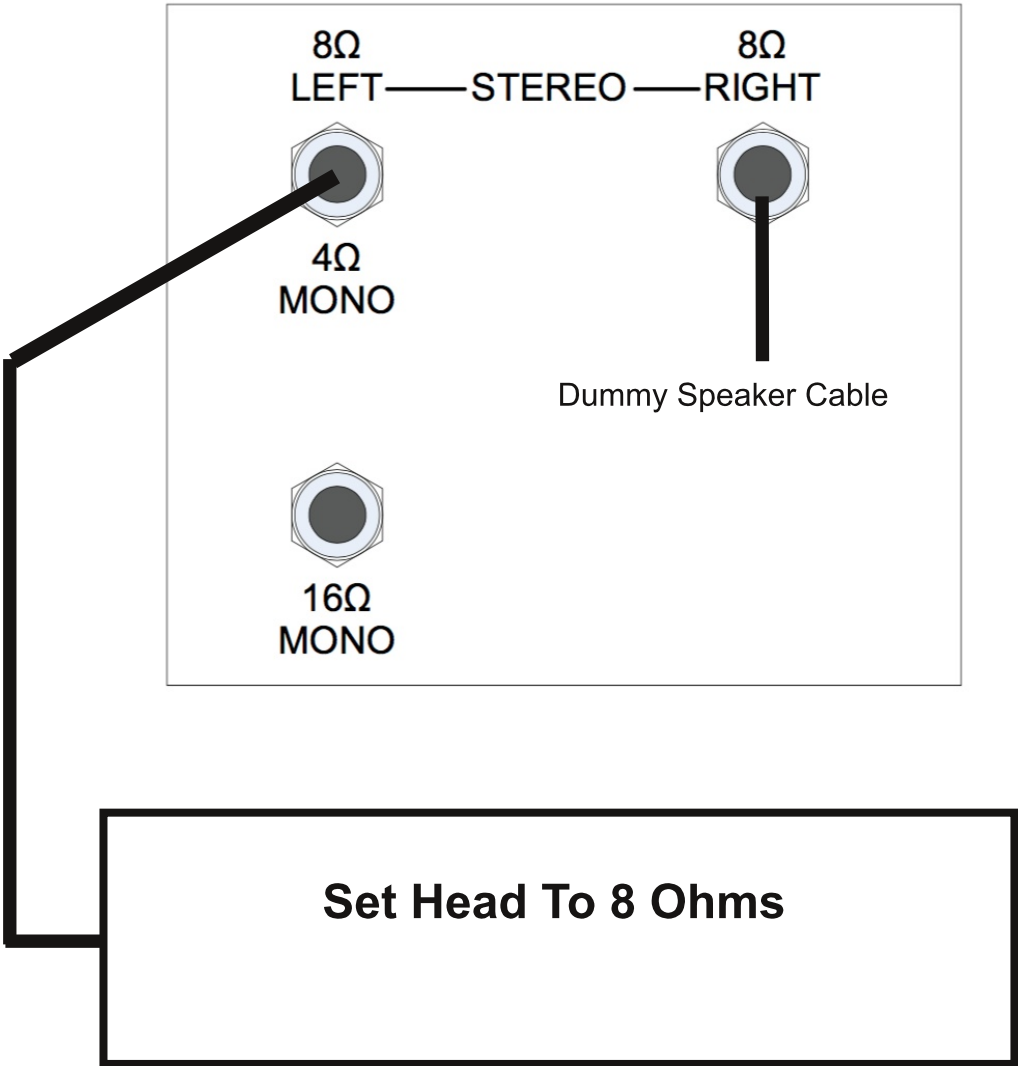

Speaker Cabinet Wiring Examples

One Head - Both Speakers

Speaker Cabinet Wiring Examples

One Head - Both Speakers

Set Head To 16 Ohms

Speaker Cabinet Wiring Examples

One Head - Right Speaker

Speaker Cabinet Wiring Examples

One Head - Left Speaker

Speaker Cabinet Wiring Examples

Two Heads - Each With It's Own Speaker