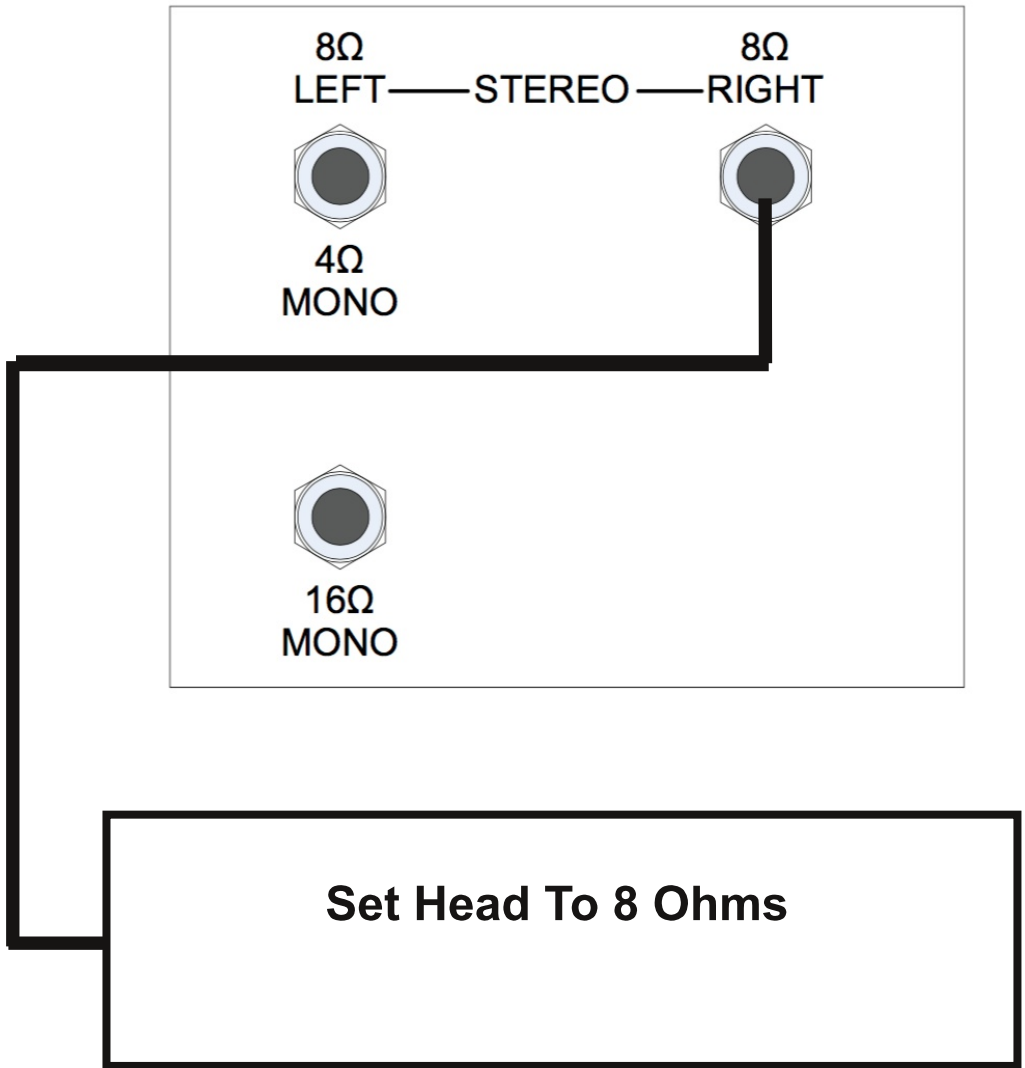

Speaker Cabinet Wiring Examples

One Head - Both Speakers

Speaker Cabinet Wiring Examples

One Head - Both Speakers

Set Head To 16 Ohms

Speaker Cabinet Wiring Examples

One Head - Right Speaker

Speaker Cabinet Wiring Examples

One Head - Left Speaker

Speaker Cabinet Wiring Examples

Two Heads - Each With It's Own Speaker